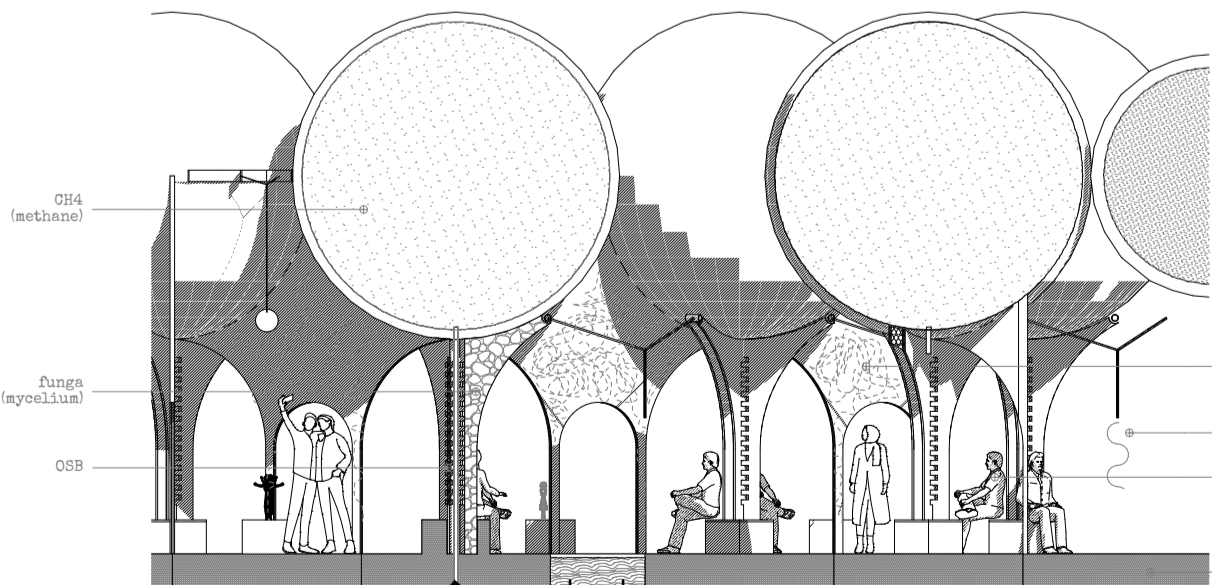

⊕ Oriented Stranded Grottoes

methanogenic monastic cell

1. sculpture
2. discussion
3. pools
4. will o'the wisp vigil
5. flora
6. fauna
7. funga

⊕ retreat! re-peat!

elevation 1:200

- CH4 (methane)
- funga (mycelium)
- OSB
- flora
- H2O
- fauna
- cork/osb

section 1:100

swamp gas / methane storage

flora frame:
Hedera colchica
Trachelospermum jasminoides

funga frame:
mycelium packed structure

fauna frame:
niche/tableau/pool

balloon tether

CNC routed osb columns

cork/osb platform

screw pile + methane extraction