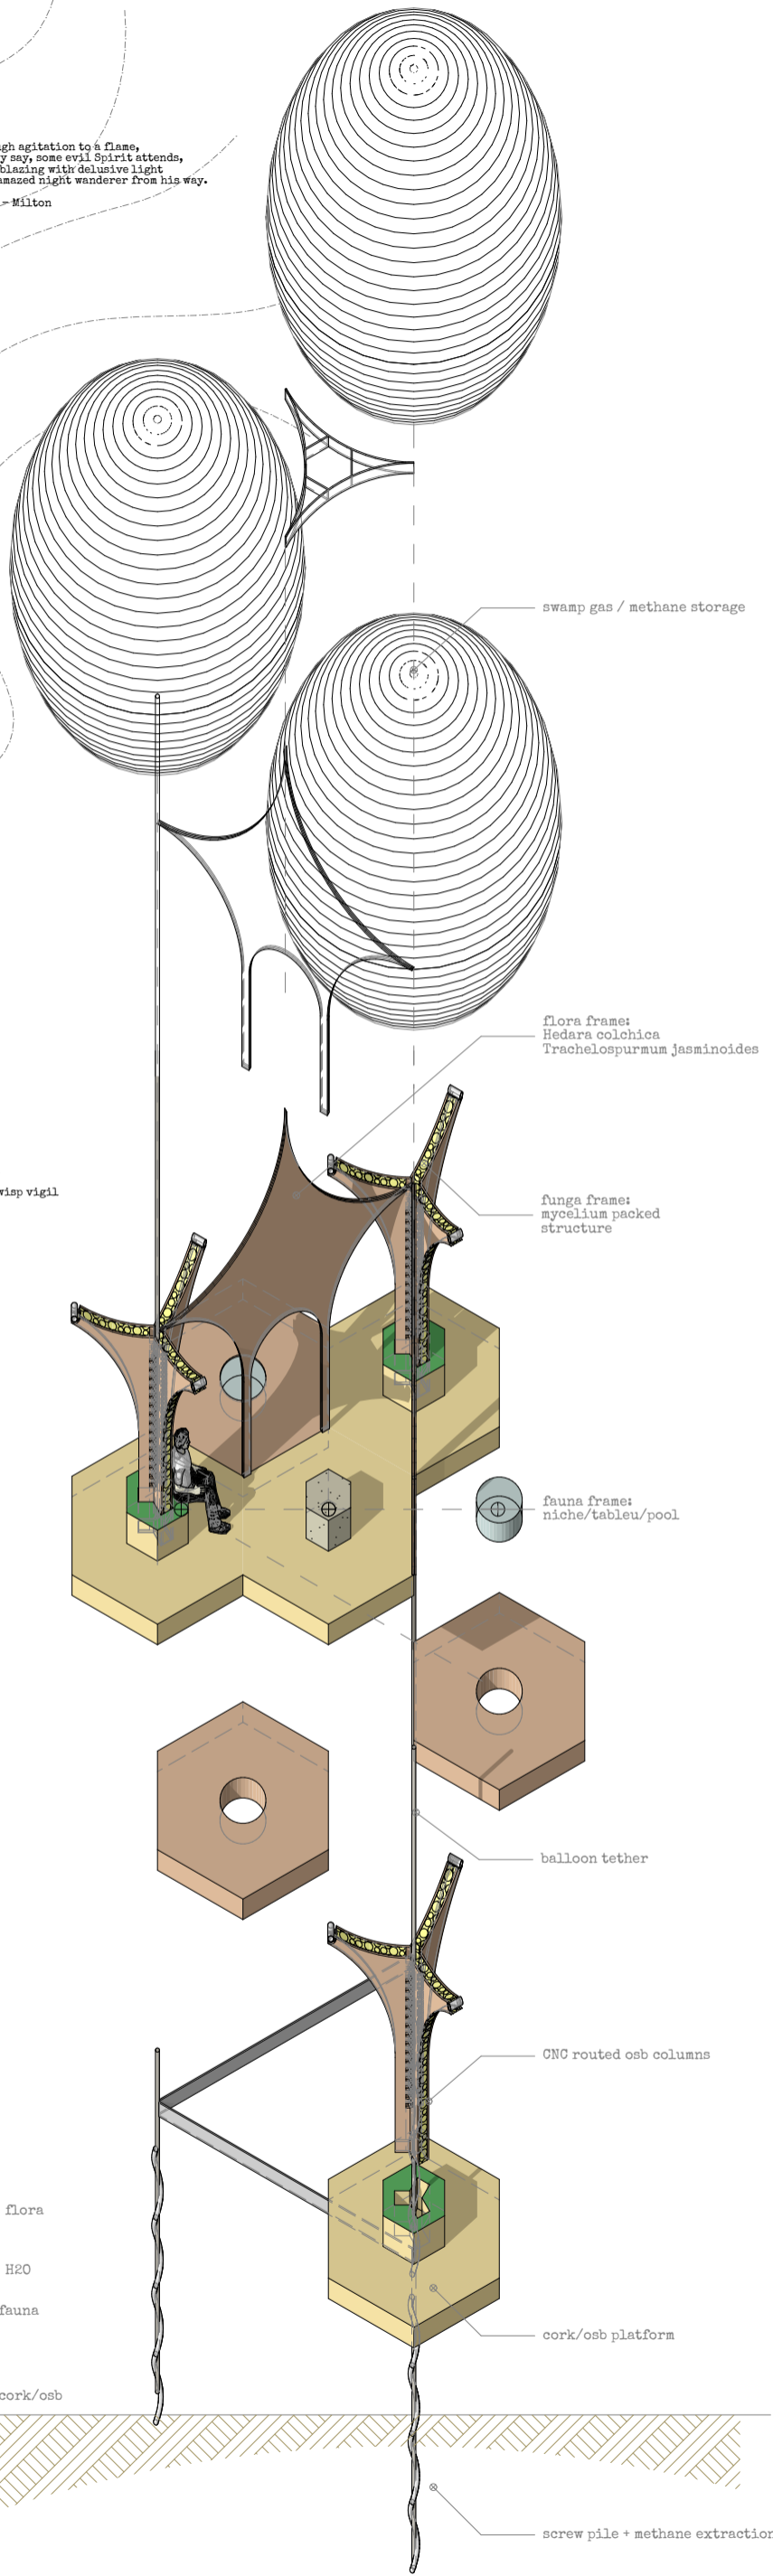

⊕ Wetlands, grottoes, rural remediation, extremophiles, methanogenesis, will o'the wisp, flora, fauna, funga, fenlands and the sublime.

plan 1:200

Kindled through agitation to a flame,
Which oft, they say, some evil Spirit attends,
Hovering and blazing with delusive light
Misleads the amazed night wanderer from his way.
Paradise Lost - Milton

⊕ Oriented Stranded Grottoes

methanogenic monastic cell

1. sculpture
2. discussion
3. pools
4. will o'the wisp vigil
5. flora
6. fauna
7. funga

⊕ retreat! re-peat!

elevation 1:200

- CH4 (methane)
- funga (mycelium)
- OSB
- flora
- H2O
- fauna
- cork/osb

section 1:100

swamp gas / methane storage

flora frame:
Hedera colchica
Trachelospermum jasminoides

funga frame:
mycelium packed structure

fauna frame:
niche/tableau/pool

balloon tether

CNC routed osb columns

cork/osb platform

screw pile + methane extraction