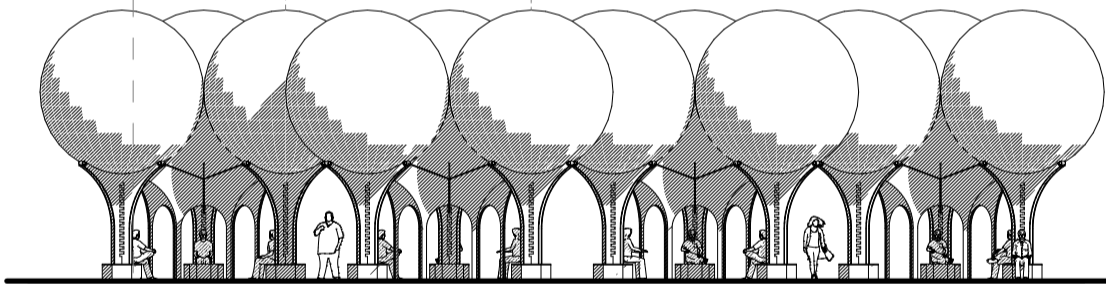

⊕ Oriented Stranded Grottoes

methanogenic monastic cell

1. sculpture
2. discussion
3. pools
4. will o'the wisp vigil
5. flora
6. fauna
7. funga

⊕ retreat! re-peat!

elevation 1:200

- CH4 (methane)
- funga (mycelium)
- OSB
- flora
- H2O
- fauna
- cork/osb

section 1:100

swamp gas / methane storage

flora frame:
Hedera colchica
Trachelospermum jasminoides

funga frame:
mycelium packed structure

fauna frame:
niche/tableau/pool

balloon tether

CNC routed osb columns

cork/osb platform

screw pile + methane extraction